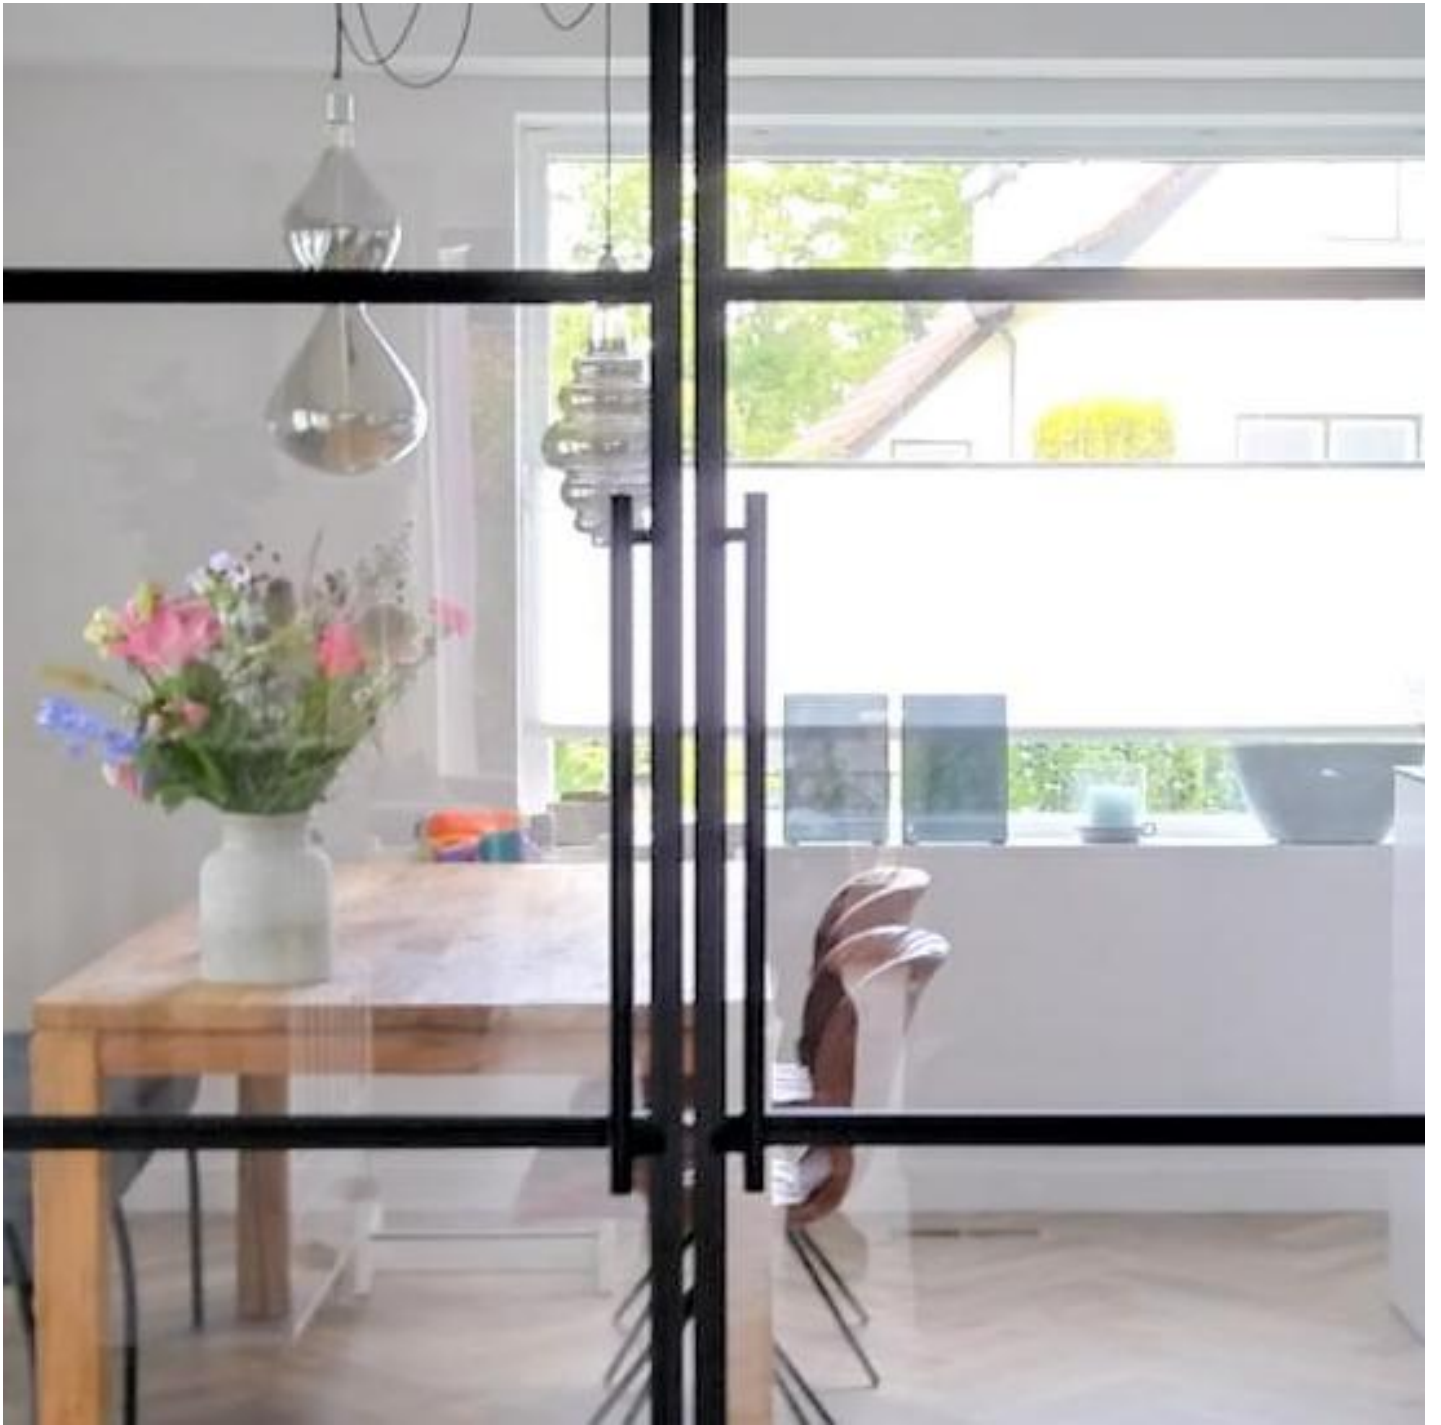

Andere systemen in glas

PRIVA-LITE

TIMELESS GLASS SHOWER

SECURIT DOORS

EMEZZI

SYSTEMS (CLIP-IN) SILENCE

EGLAS

CLIMAPLUS/CLIMATOP SCREEN